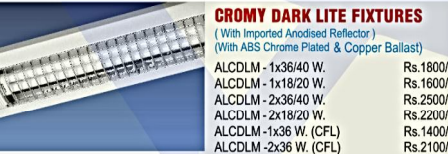

CROMY DARK LITE FIXTURES
(With Imported Anodised Reflector)
(With ABS Chrome Plated & Copper Ballast)
ALCDLM - 1x36/40 W. Rs.1800/-
ALCDLM - 1x18/20 W. Rs.1600/-
ALCDLM - 2x36/40 W. Rs.2500/-
ALCDLM - 2x18/20 W. Rs.2200/-
ALCDLM - 1x36 W. (CFL) Rs.1400/-
ALCDLM - 2x36 W. (CFL) Rs.2100/-