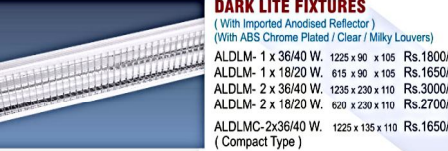

SEMI PARABOLICS COMPACT DELUXE TYPE
(With Imported Anodised Reflector)
ALSPCR - (6') 1 x 36 W. 1225 x 150 x 100 Rs.2100/-
ALSPCR - (6') 1 x 18 W. 615 x 150 x 100 Rs.1900/-
ALSPCR - (6') 2 x 36 W. 1225 x 150 x 100 Rs.2600/-
ALSPCR - (6') 2 x 18 W. 615 x 150 x 100 Rs.2400/-